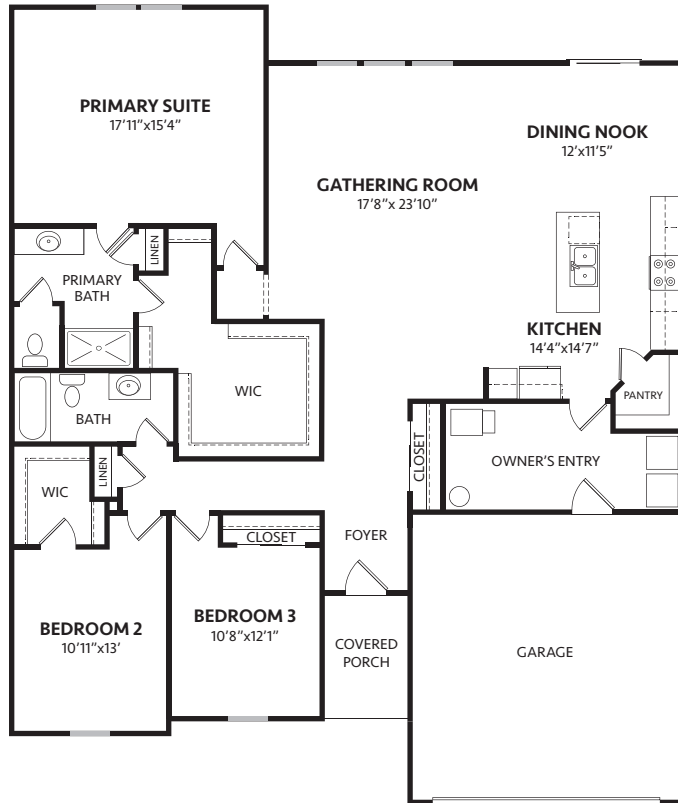

TRADITIONAL

FARMHOUSE

CRAFTSMAN

MODERN PRAIRIE
(shown with optional hip roof)

2,025-2,361
SQ FT

3-4
BEDROOMS

2-2.5
BATHROOMS

2-3
CAR GARAGE

MAIN LEVEL | *Traditional Plan*

OPTION | *4 Bedroom Plan*