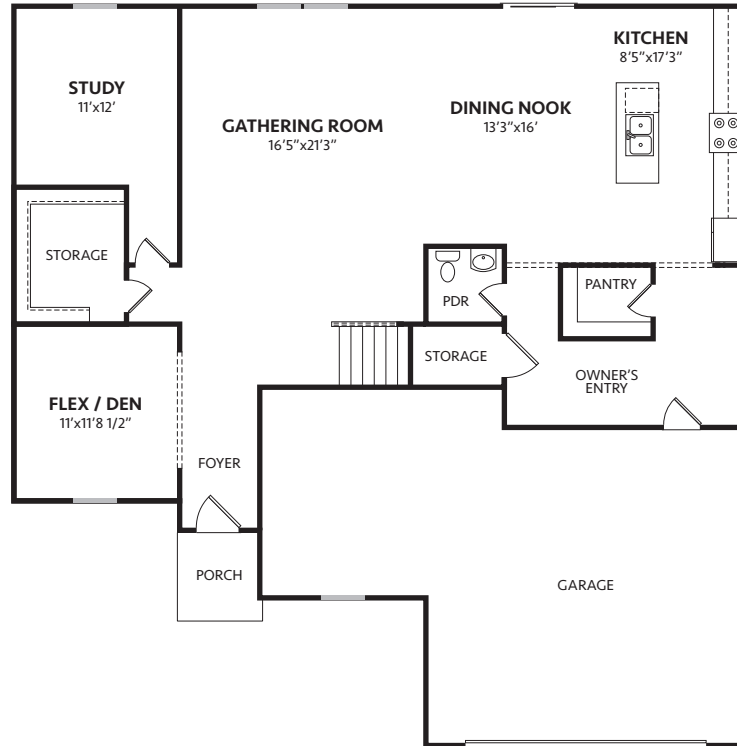

TRADITIONAL

FARMHOUSE  
*(shown with optional black windows)*

CRAFTSMAN

MODERN TUDOR  
*(shown with optional black windows)*

3,079  
SQ FT

4-5  
BEDROOMS

2.5-3.5  
BATHROOMS

2-3  
CAR GARAGE

MAIN LEVEL | *Traditional Plan*

UPPER LEVEL