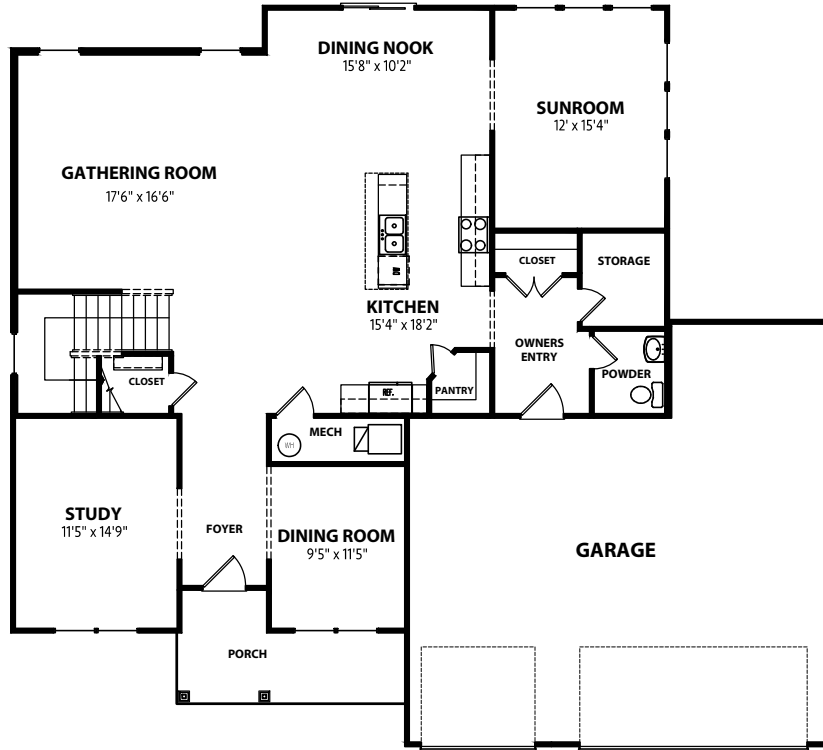

TRADITIONAL

FARMHOUSE

CRAFTSMAN

MODERN TUDOR

3,350 SQ FT

4 BEDROOMS

3.5 BATHROOMS

3 CAR GARAGE

MAIN LEVEL | *Traditional Plan*

UPPER LEVEL | *Traditional Plan*